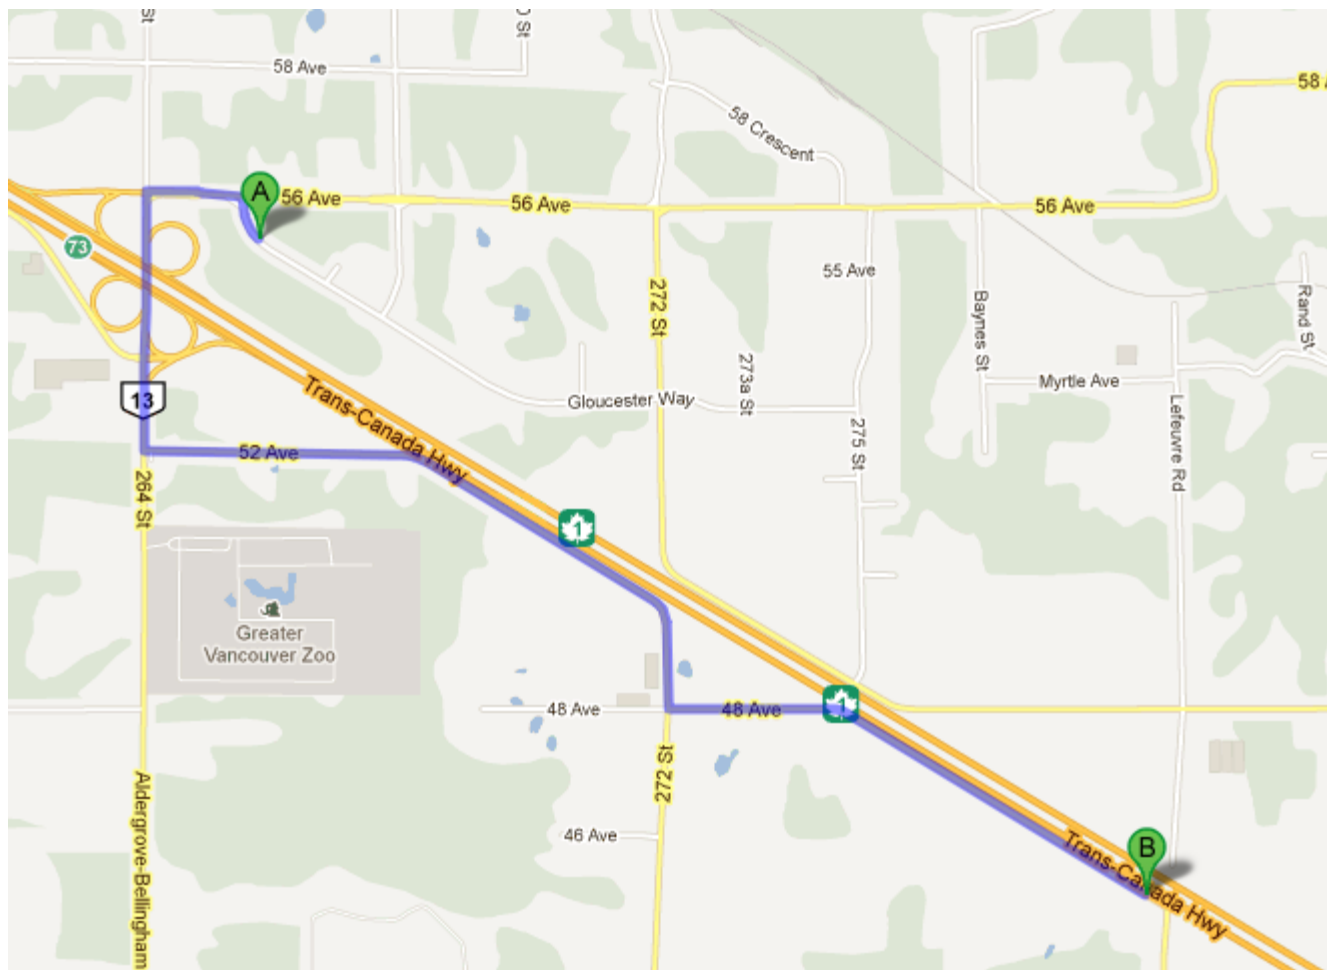

FLAT-COATED RETRIEVER SOCIETY OF CANADA

National Specialty

July 18 – 22, 2012

Vancouver, BC

DIRECTIONS FROM SUPER 8 LANGLEY/ALDERGROVE TO TNT KENNELS (WC/I/X SITE)

Driving direction from [Google Maps](#).

26920 52 Avenue (Aldergrove)

1. Head **northwest** on **Gloucester Way** toward **56 Ave**
2. Turn left onto **56 Ave**
3. Turn left onto **264 St/Aldergrove-Bellingham Hwy/BC-13 S** (signs for **British Columbia 1 E/Trans-Canada Highway**)
4. Turn left onto **52 Ave**
5. Continue onto **272 St**
6. Turn left onto **48 Ave**
7. Continue onto **Watson Rd**

27624 Watson Road