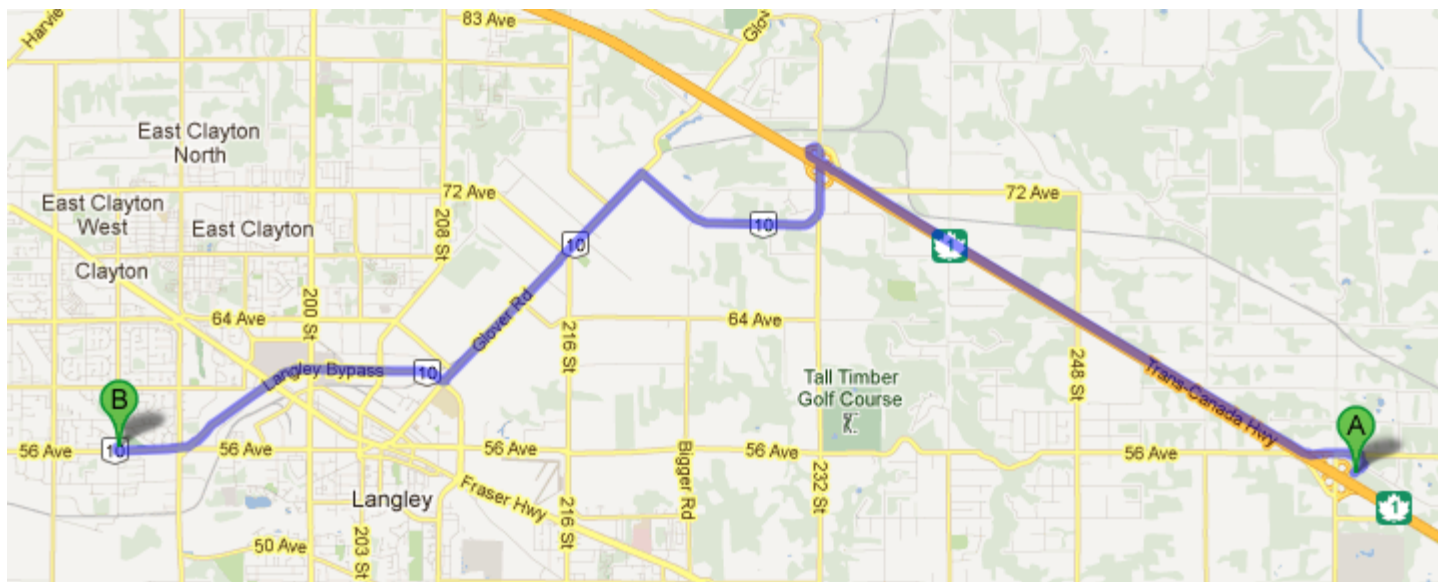

FLAT-COATED RETRIEVER SOCIETY OF CANADA

National Specialty
July 18 – 22, 2012
Vancouver, BC

DIRECTIONS FROM SUPER 8 LANGLEY/ALDERGROVE TO SUNRISE BANQUET & CONFERENCE CTR (BANQUET SITE)

Driving direction from [Google Maps](#).

26574 Gloucester Way (Langley)

1. Head **northeast** toward **Gloucester Way**
2. Turn left onto **Gloucester Way**
3. Turn left onto **56 Ave**
4. Take the **British Columbia 1 W/Trans-Canada Highway** ramp
5. Merge onto **BC-1 W**
6. Take exit **66** for **232 Street/BC-10** toward **Langley/Fort Langley**
7. Follow signs for **British Columbia 10 E/Langley Ferries/232 Street** and merge onto **232 St/BC-10 W**
Continue to follow BC-10 W
8. Turn left onto **Glover Rd/BC-10**
9. Turn right onto **Langley Bypass/BC-10 W**
10. Slight left to stay on **Langley Bypass/BC-10 W**
Continue to follow BC-10 W
11. Turn right onto **188 St**

5640 188 Street (on the right)