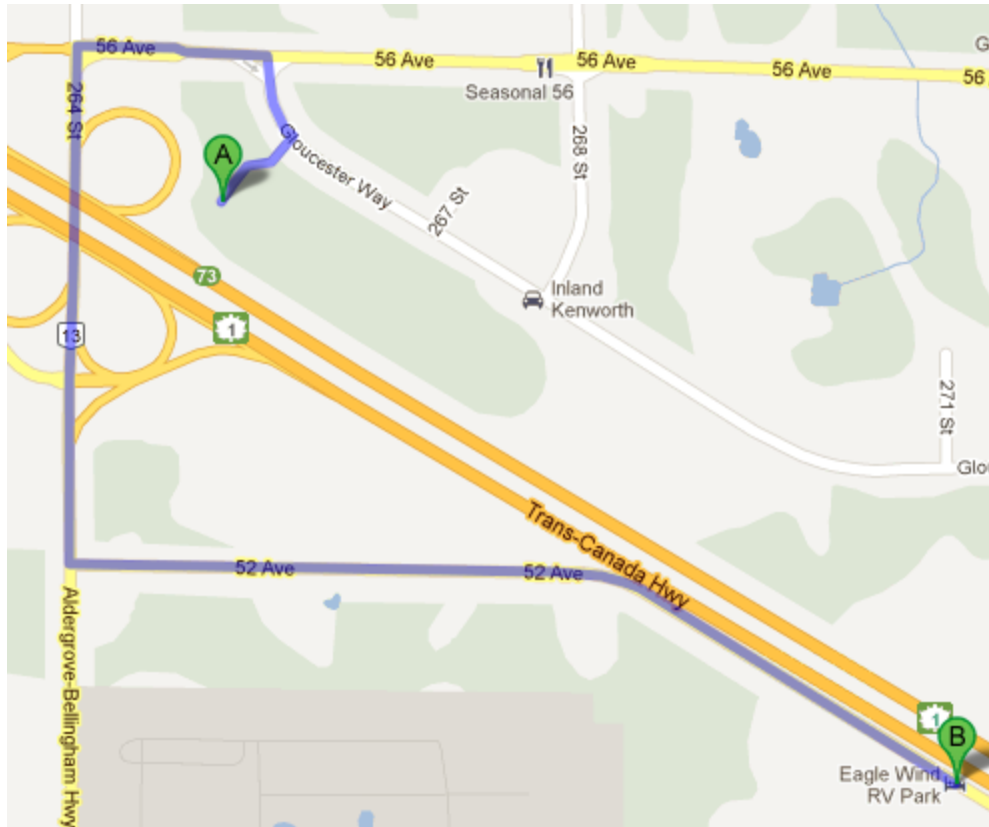

### DIRECTIONS FROM SUPER 8 LANGLEY/ALDERGROVE TO EAGLE WIND RV & CAMPGROUND

Driving direction from [Google Maps](#).

**26574 Gloucester Way (Langley)**

1. Head **northeast** toward **Gloucester Way**
2. Turn left onto **Gloucester Way**
3. Turn left onto **56 Ave**
4. Turn left onto **264 St/Aldergrove-Bellingham Hwy/BC-13 S** (signs for **British Columbia 1 E/Trans-Canada Highway**)
5. Turn left onto **52 Ave**

**26920 52 Ave**