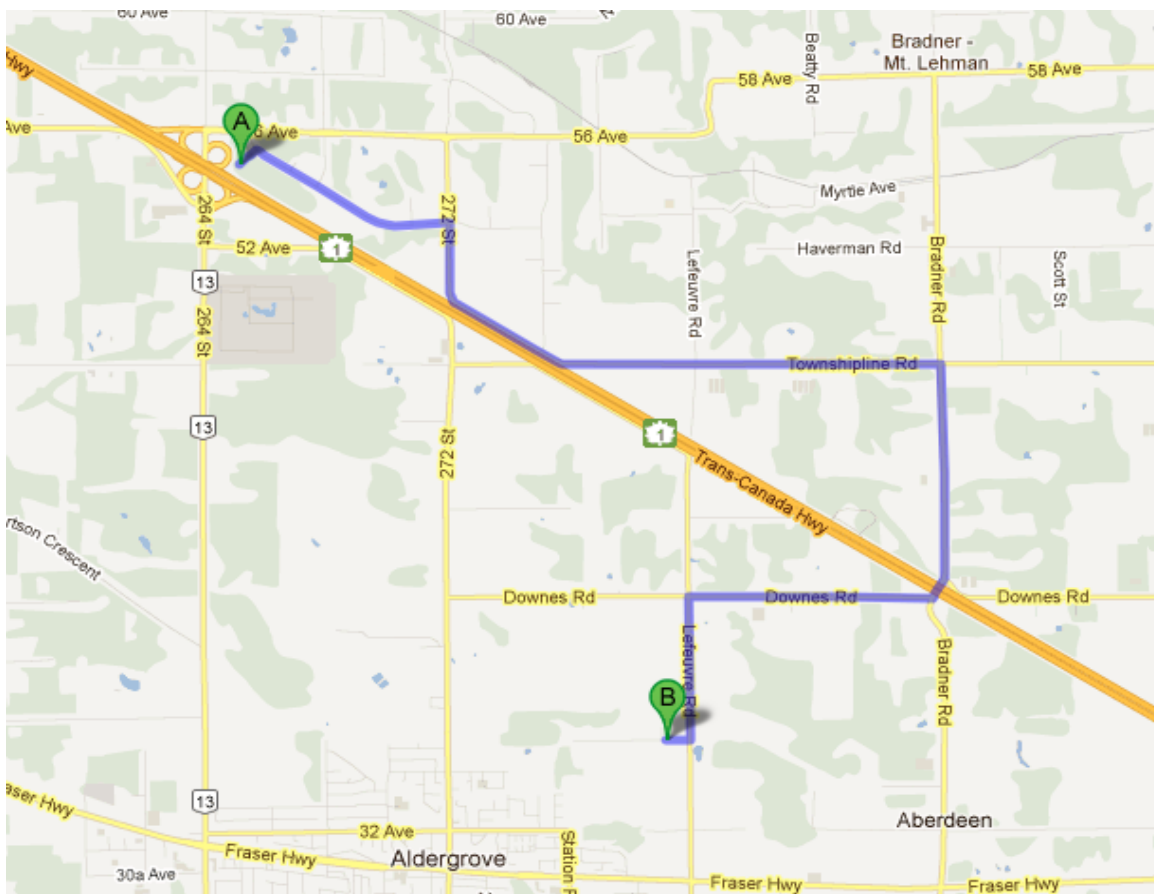

### DIRECTIONS FROM SUPER 8 LANGLEY/ALDERGROVE TO COTON FIELD DOG CENTRE (SHOW SITE)

Driving direction from [Google Maps](#).

**26574 Gloucester Way** (Langley)

1. Head **northeast** toward **Gloucester Way**
2. Turn right onto **Gloucester Way**
3. Take the 1st right onto **272 St**
4. Continue onto **Townshipline Rd**
5. Turn right onto **Bradner Rd**
6. Turn right onto **Downes Rd**
7. Take the 2nd left onto **Lefevre Rd**
8. Take the 1st right onto **Quinton Ave**

**27882 Quinton Avenue**