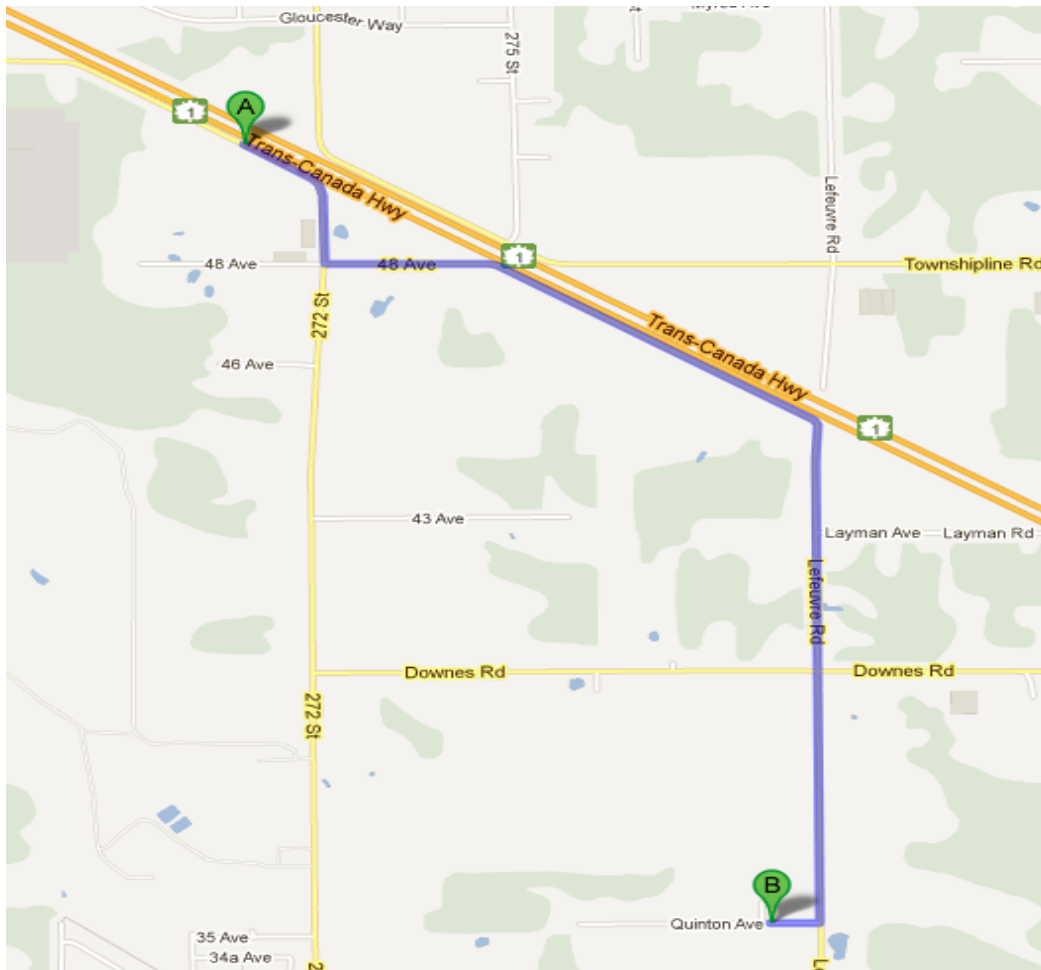

### DIRECTIONS FROM EAGLE WIND RV PARK TO COTON FIELD DOG CENTRE (SHOW SITE)

Driving direction from [Google Maps](#).

**26920 52 Avenue** (Aldergrove)

1. Head **southeast** on **52 Ave** toward **272 St**
2. Continue onto **272 Street**
3. Turn left onto **48 Ave**
4. Continue onto **Watson Road**
5. Continue onto **Lefevre Rd**
6. Turn right onto **Quinton Ave**

**27882 Quinton Avenue**