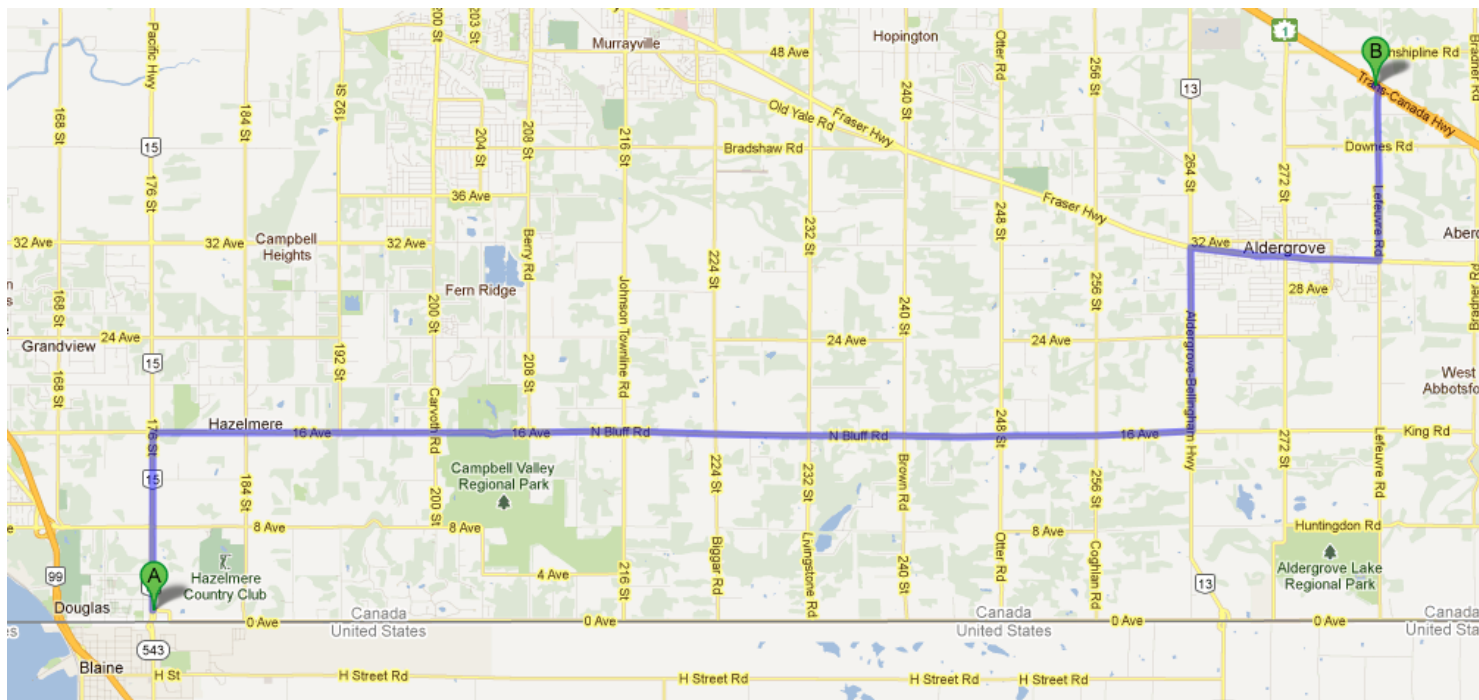

FLAT-COATED RETRIEVER SOCIETY OF CANADA

National Specialty

July 18 – 22, 2012

Vancouver, BC

DIRECTIONS FROM PACIFIC HWY (PEACE ARCH) BORDER CROSSING TO TNT KENNELS (WC/I/X SITE)

Driving direction from [Google Maps](#).

Pacific Highway (Peace Arch) Border Crossing

1. Head **north** on **176 St/Pacific Hwy/BC-15 N** toward **1 Ave**
2. Turn right onto **16 Ave**
3. Turn left onto **264 St/Aldergrove-Bellingham Hwy/BC-13 N**
4. Turn right onto **Fraser Hwy** (signs for **British Columbia 1 Alternate E/Aldergrove/Abbotsford**)
5. Turn left onto **Lefevre Rd**
6. Continue onto **Watson Rd** – destination will be on right

26574 Gloucester Way