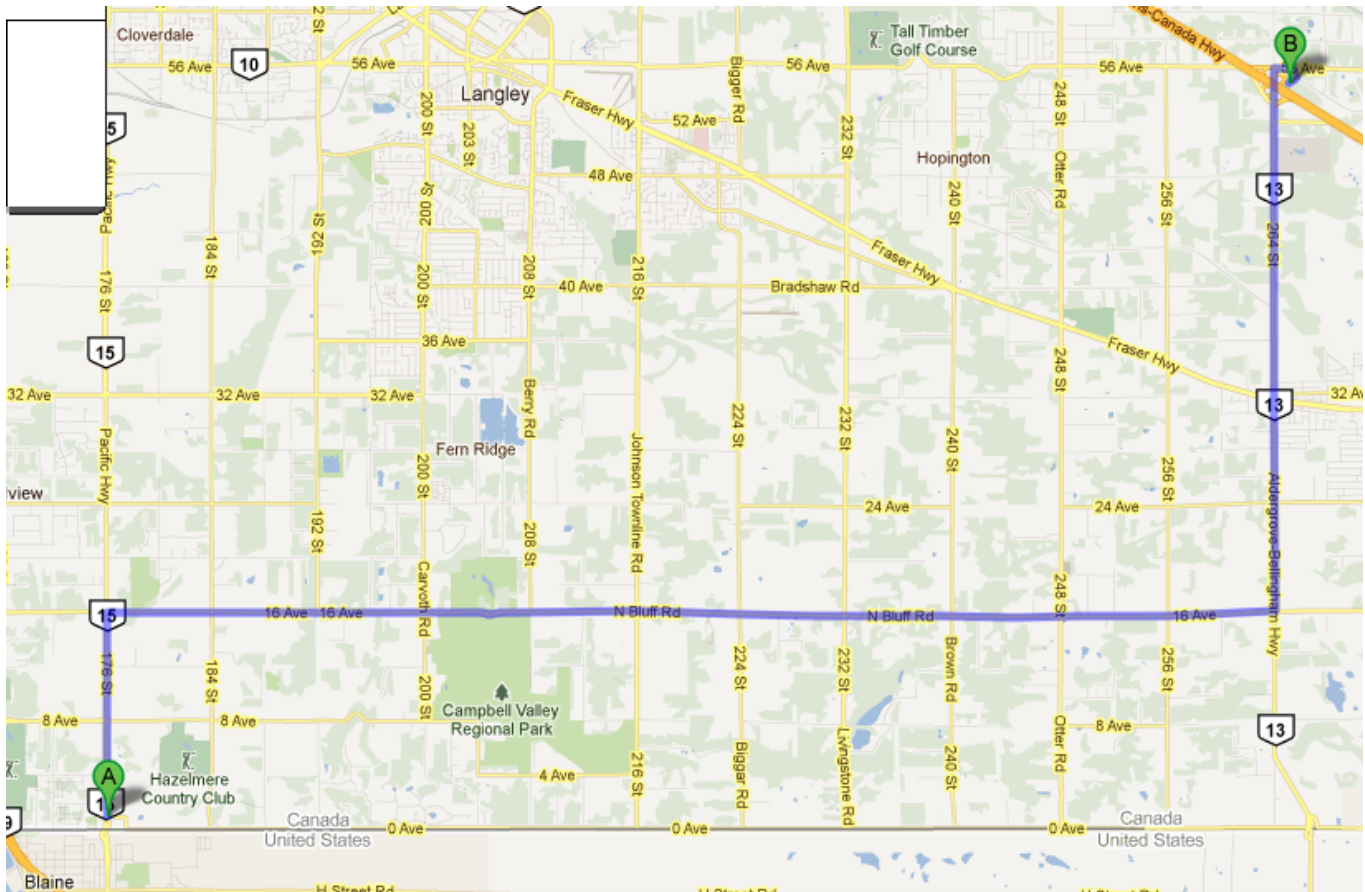

FLAT-COATED RETRIEVER SOCIETY OF CANADA

National Specialty
July 18 – 22, 2012
Vancouver, BC

DIRECTIONS FROM PACIFIC HWY (PEACE ARCH) BORDER CROSSING TO SUPER 8 LANGLEY/ALDERGROVE

Driving direction from [Google Maps](#).

Pacific Highway (Peace Arch) Border Crossing

1. Head **north** on **176 St/Pacific Hwy/BC-15 N** toward **1 Ave**
2. Turn right onto **16 Ave**
3. Turn left onto **264 St/Aldergrove-Bellingham Hwy/BC-13 N**
4. Turn right onto **56 Ave**
5. Take the 1st right onto **Gloucester Way**
6. Turn right – destination will be on right

26574 Gloucester Way