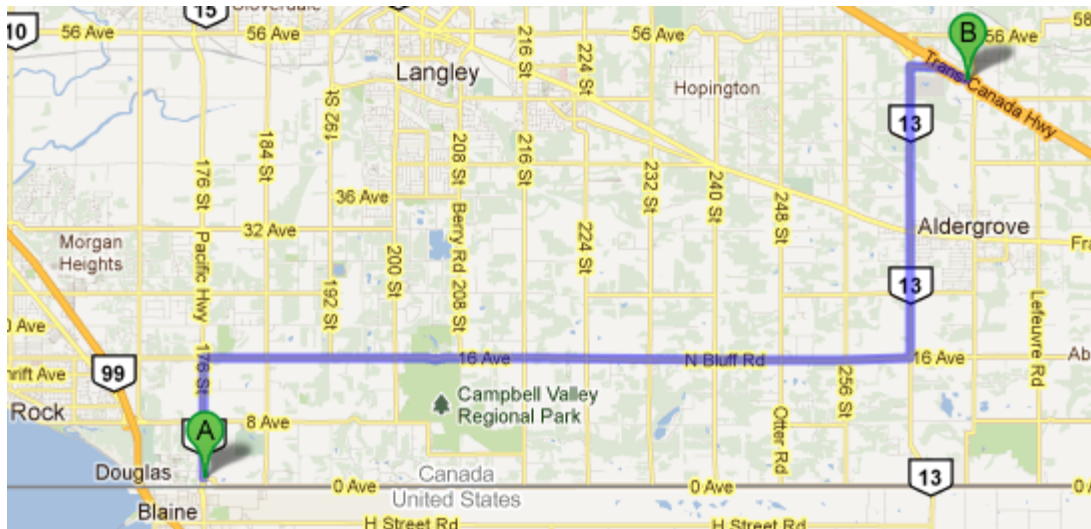

FLAT-COATED RETRIEVER SOCIETY OF CANADA

National Specialty

July 18 – 22, 2012

Vancouver, BC

DIRECTIONS FROM PACIFIC HWY (PEACE ARCH) BORDER CROSSING TO EAGLE WIND RV & CAMPGROUND

Driving direction from [Google Maps](#).

Pacific Highway 28 176 St Surrey, BC

1. Head **north** on **176 St/Pacific Hwy/BC-15 N** toward **1 Ave**
2. Turn right onto **16 Ave**
3. Turn left onto **264 St/Aldergrove-Bellingham Hwy/BC-13 N**
4. Turn right onto **52 Ave** – destination will be on right

26920 52 Ave