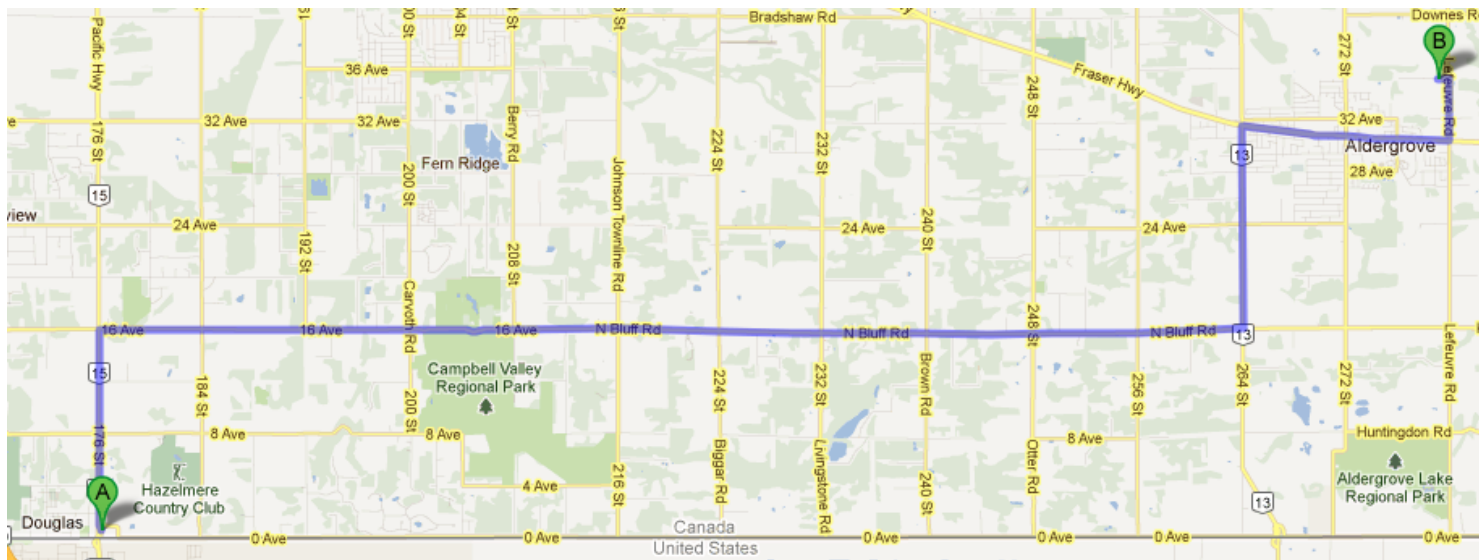

### DIRECTIONS FROM PACIFIC HWY (PEACE ARCH) BORDER CROSSING TO COTON FIELD DOG CENTRE (SHOW SITE)

Driving direction from [Google Maps](#).

**Pacific Highway 28 176 St Surrey, BC**

1. Head **north** on **176 St/Pacific Hwy/BC-15 N** toward **1 Ave**
2. Turn right onto **16 Ave**
3. Turn left onto **264 St/Aldergrove-Bellingham Hwy/BC-13 N**
4. Turn right onto **Fraser Hwy** (signs for **British Columbia 1 Alternate E/Aldergrove/Abbotsford**)
5. Turn left onto **Lefevre Rd**
6. Take the 2nd left onto **Quinton Ave**

**27882 Quinton Avenue**