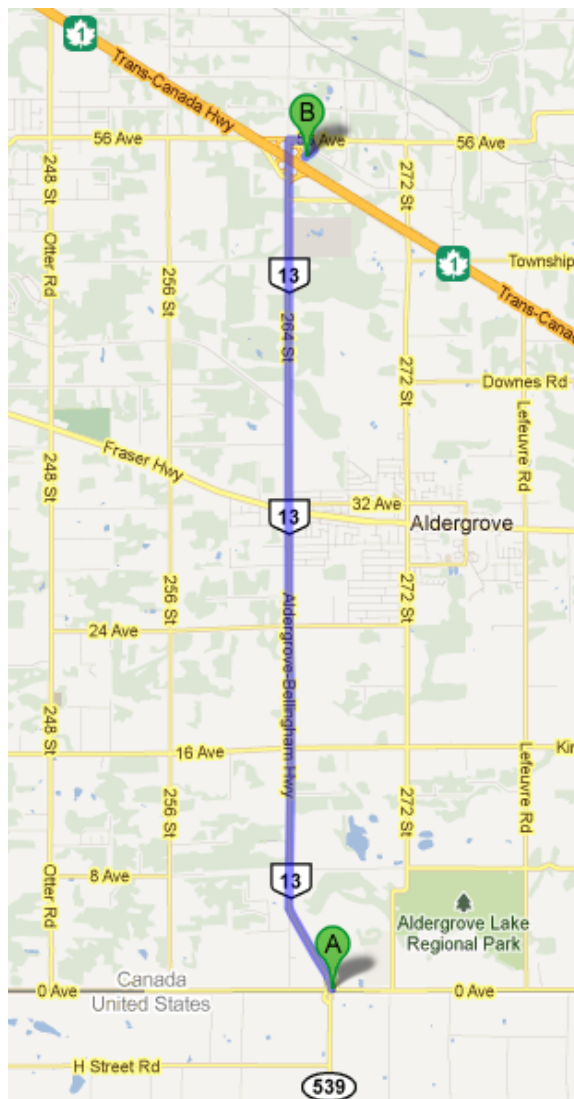

FLAT-COATED RETRIEVER SOCIETY OF CANADA

National Specialty

July 18 – 22, 2012

Vancouver, BC

DIRECTIONS FROM ALDERGROVE BORDER CROSSING TO SUPER 8 LANGLEY/ALDERGROVE

Driving direction from [Google Maps](#).

Cbsa/Asfc Aldergrove Hwy 10 13 HWY Langley, British Columbia

1. Head **north** on **264 Street Diversion/Aldergrove-Bellingham Hwy/BC-13 N** toward **0 Ave**
Continue to follow Aldergrove-Bellingham Hwy/BC-13 N
2. Turn right onto **56 Ave**
3. Take the 1st right onto **Gloucester Way**
4. Turn right – destination on right

26574 Gloucester Way