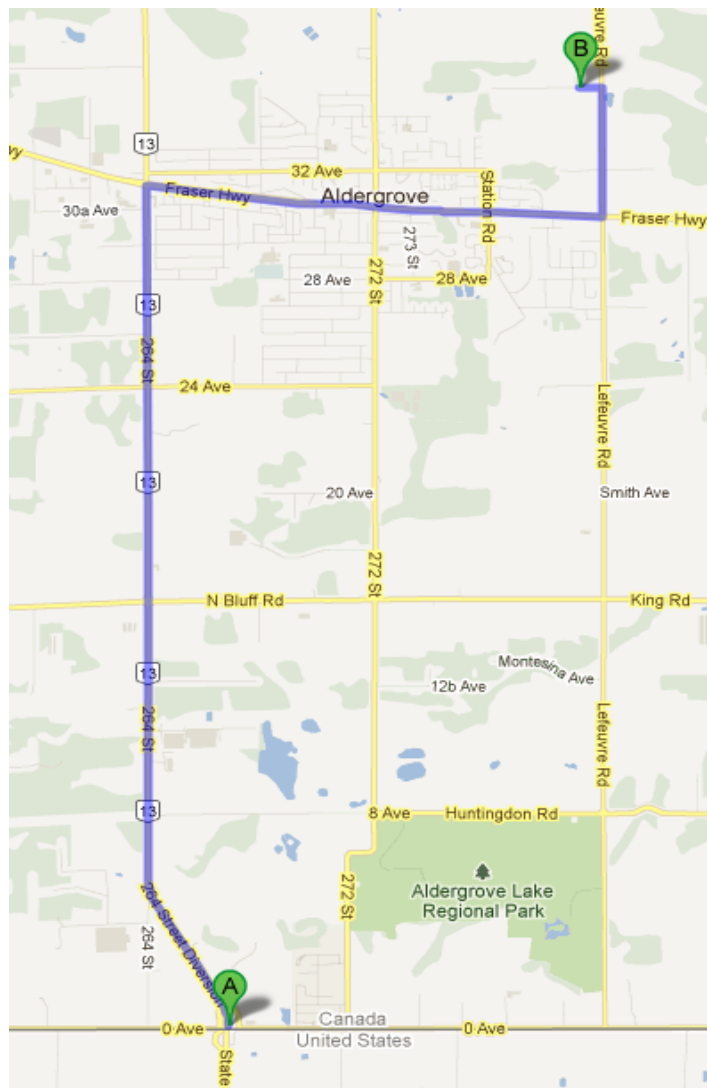

FLAT-COATED RETRIEVER SOCIETY OF CANADA

National Specialty

July 18 – 22, 2012

Vancouver, BC

DIRECTIONS FROM ALDERGROVE BORDER CROSSING TO COTON FIELD DOG CENTRE (SHOW SITE)

Driving direction from [Google Maps](#).

Cbsa/Asfc Aldergrove Hwy 10 13 HWY Langley, British Columbia

1. Head **north** on **264 Street Diversion/Aldergrove-Bellingham Hwy/BC-13 N** toward **0 Ave**
Continue to follow Aldergrove-Bellingham Hwy/BC-13 N
2. Turn right onto **Fraser Hwy** (signs for **British Columbia 1 Alternate E/Aldergrove/Abbotsford**)
3. Turn left onto **Lefeuve Rd**
4. Take the 2nd left onto **Quinton Ave**

27882 Quinton Avenue